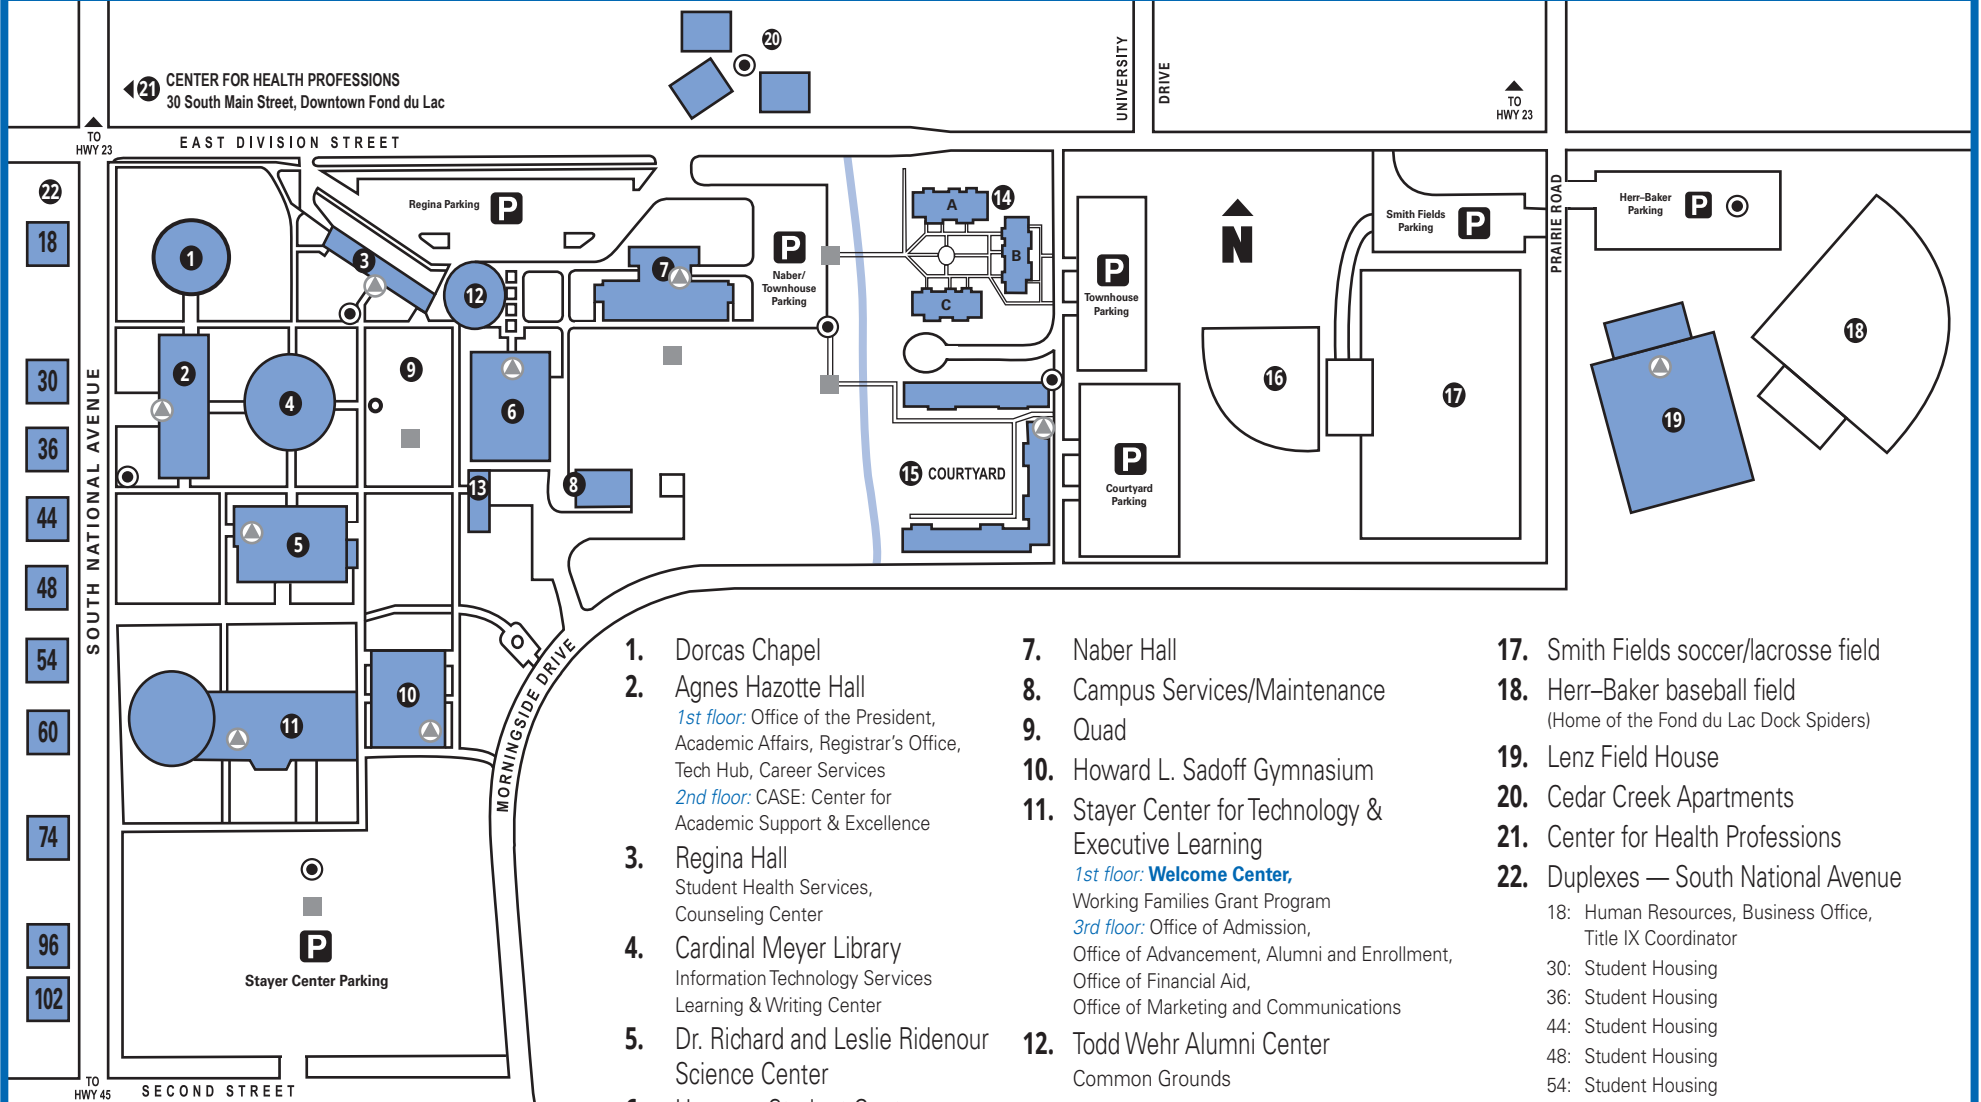

Marian University Campus Map

- 1. Dorcas Chapel
- 2. Agnes Hazotte Hall
1st floor: Office of the President, Academic Affairs, Registrar's Office, Tech Hub, Career Services
2nd floor: CASE: Center for Academic Support & Excellence
- 3. Regina Hall
Student Health Services, Counseling Center
- 4. Cardinal Meyer Library
Information Technology Services Learning & Writing Center
- 5. Dr. Richard and Leslie Ridenour Science Center
- 6. Hornung Student Center
One-Stop, Spirit Store, Student Life, Campus Dining, Campus Security, Office of Residence Life
- 7. Naber Hall
- 8. Campus Services/Maintenance
- 9. Quad
- 10. Howard L. Sadoff Gymnasium
- 11. Stayer Center for Technology & Executive Learning
1st floor: **Welcome Center**, Working Families Grant Program
3rd floor: Office of Admission, Office of Advancement, Alumni and Enrollment, Office of Financial Aid, Office of Marketing and Communications
- 12. Todd Wehr Alumni Center
Common Grounds
- 13. Campus Ministry Center
- 14. Townhouses
- 15. Courtyards
- 16. Smith Fields softball diamond
- 17. Smith Fields soccer/lacrosse field
- 18. Herr-Baker baseball field
(Home of the Fond du Lac Dock Spiders)
- 19. Lenz Field House
- 20. Cedar Creek Apartments
- 21. Center for Health Professions
- 22. Duplexes — South National Avenue
18: Human Resources, Business Office, Title IX Coordinator
30: Student Housing
36: Student Housing
44: Student Housing
48: Student Housing
54: Student Housing
60: Athletic Coaches
74: Forensic Science
96: Upward Bound Math and Science
102: Student Housing

Emergency
 AED
 Assembly

MARIAN UNIVERSITY